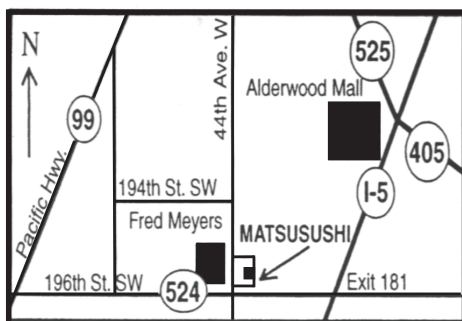

MATSU SUSHI
JAPANESE RESTAURANT

Closed Mondays
Lunch: Tuesday - Friday 11:30 ~ 2:00
Dinner: Tuesday - Thursday 5:00 ~ 9:00
Friday & Saturday 5:00 ~ 9:30
Sunday 4:30 ~ 9:00

(425) 771-3368
19505 44th W. #K
Lynnwood, WA 98036
Highline Plaza