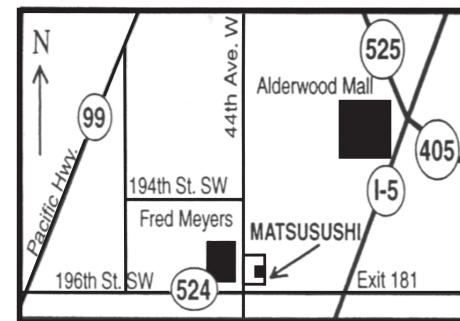

Closed Mondays
Lunch: Tuesday - Friday 11:30 ~ 2:00
Dinner: Tuesday - Thursday 5:00 ~ 9:00
Friday & Saturday 5:00 ~ 9:30
Sunday 4:30 ~ 9:00

(425) 771-3368
19505 44th W. #K
Lynnwood, WA 98036
Highline Plaza

MATSU SUSHI
JAPANESE RESTAURANT

Closed Mondays
Lunch: Tuesday - Friday 11:30 ~ 2:00
Dinner: Tuesday - Thursday 5:00 ~ 9:00
Friday & Saturday 5:00 ~ 9:30
Sunday 4:30 ~ 9:00

(425) 771-3368
19505 44th W. #K
Lynnwood, WA 98036
Highline Plaza