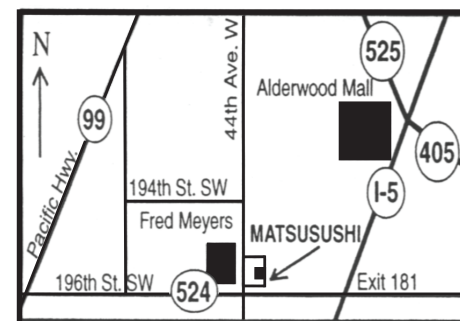

MATSU SUSHI
JAPANESE RESTAURANT

Closed Mondays
Lunch: Tuesday - Friday 11:30 ~ 2:00
Dinner: Tuesday - Thursday 5:00 ~ 9:00
Friday & Saturday 5:00 ~ 9:30
Sunday 4:30 ~ 9:00

(425) 771-3368
19505 44th W. #K
Lynnwood, WA 98036
Highline Plaza