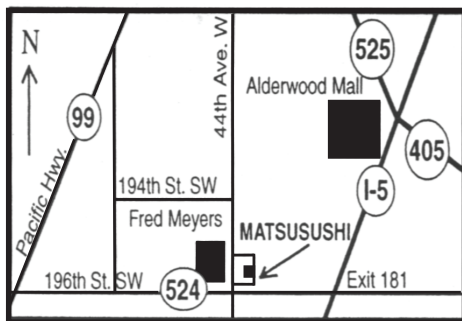

Closed Mondays
Lunch: Tuesday - Friday 11:30 ~ 2:00
Dinner: Tuesday - Thursday 5:00 ~ 9:00
Friday & Saturday 5:00 ~ 9:30
Sunday 4:30 ~ 9:00

(425) 771-3368
19505 44th W. #K
Lynnwood, WA 98036
Highline Plaza

MATSU SUSHI
JAPANESE RESTAURANT

Closed Mondays
Lunch: Tuesday - Friday 11:30 ~ 2:00
Dinner: Tuesday - Thursday 5:00 ~ 9:00
Friday & Saturday 5:00 ~ 9:30
Sunday 4:30 ~ 9:00

(425) 771-3368
19505 44th W. #K
Lynnwood, WA 98036
Highline Plaza